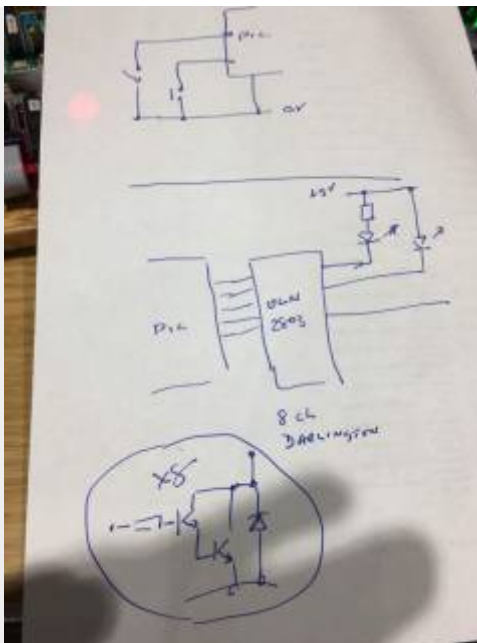

What have we have been up to previously?

[Click here to view details of previous meetings](#)

Our Next Meeting including exhibitions where MERG are in attendance?

Date	Event	Description	Location	Link
10:00 13-Apr	West Midland Area Group Spring Meeting	We have two fascinating talks lined up for the morning: A) Standing on a Victorian Computer Presented by Tony Jackson Tony will explore the ingenious railway safety systems of the Victorian era, focusing on the mechanisms that assisted signalmen. B) Digital Logic Presented by David Roberts Although PICs and other microcontrollers are commonly used today—even for simple tasks—there’s still a valuable place for digital logic. David will introduce the fundamentals of logic functions and explain the more common logic families.	BCNS, Titford Pump House, Engine Street, Oldbury, West Midlands	Link