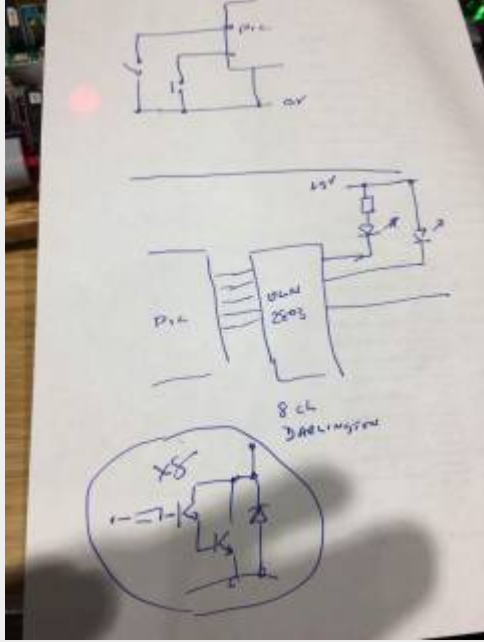

What have we have been up to previously?

[Click here to view details of previous meetings](#)

Our Next Meeting including exhibitions where MERG are in attendance?