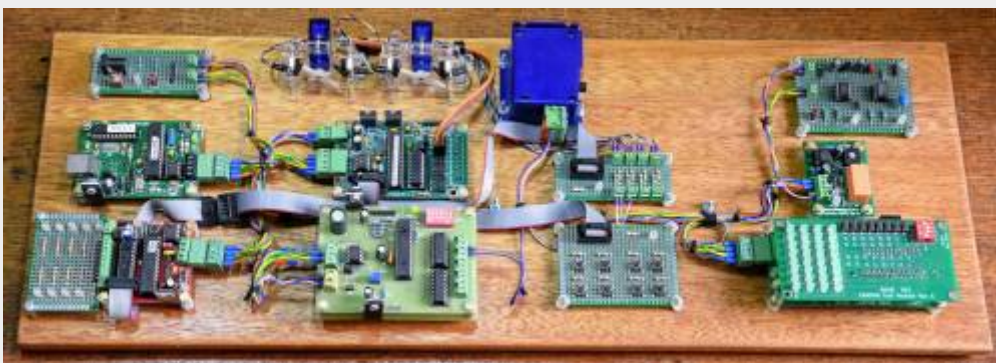

How often do you meet?

We meet four times a year in January, April July and October. Usually the January and July meetings are on the second Saturday of the month, with the April and October meetings on the second Sunday.

What does the group get up to?

Our day's meeting starts at 10:00 am and concludes at 16:00. **See below for details of our next meeting.**

The day is split into two parts.

The morning session is more formal in so far as we have one or more guest speakers. The topics are far-ranging. [Click here to view examples of previous meetings](#)

The afternoon session is informal and generally consists of:

1. Members working on their current project (normally a Kit).
  We will do our best to help with construction and problem-solving.
2. Talking to presenters about the days topic.
3. Bring along something you are working on, even if its work in progress and share it with others
4. Passing the day talking about all thing model railway electronics.

We charge £5 for the day which goes to the BCN Society for the use of the pump house.

We do not charge for tea, coffee or the superb cakes that are kindly supplied by one of our members' wives.