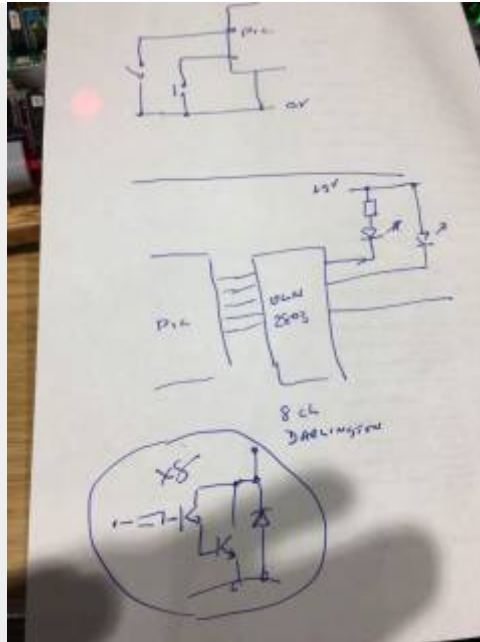

What have we have been up to previously?

[Click here to view details of previous meetings](#)

Our Next Meeting including exhibitions where MERG are in attendance?

Date	Event	Description	Location	Link
10:00 13-Apr	West Midland Area Group Spring Meeting	We have two fascinating talks lined up for the morning: A) Standing on a Victorian Computer Presented by Tony Jackson Tony will explore the ingenious railway safety systems of the Victorian era, focusing on the mechanisms that assisted signalmen. B) Digital Logic Presented by David Roberts Although PICs and other microcontrollers are commonly used today—even for simple tasks—there’s still a valuable place for digital logic. David will introduce the fundamentals of logic functions and explain the more common logic families.	BCNS, Titford Pump House, Engine Street, Oldbury, West Midlands	Link